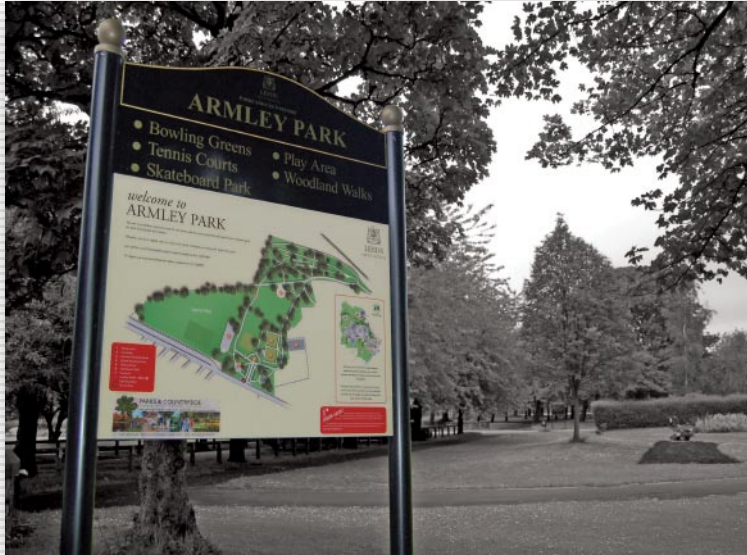

Leeds City Council – Community Parks

Parks entrance sign

Leeds City Council are blessed with many parks, many of them set within built up areas. These “community” parks are well used and are identified with sports facilities such as tennis courts, bowling greens etc as well as children’s play areas of all descriptions including skate board parks and basketball courts.

The Leeds Countryside and Parks Department has invested in a major refurbishment programme throughout the estate which includes signs, interpretation and wayfinding in the package.

The client was impressed that Caliba offered a complete range of signs and external quality graphics including entrance/map units, fingerposts, interpretation lecterns and poster display cabinets for gardens, public statues and memorials. All signs were manufactured around a the well tested rugged specification that is offered to all clients needed sound external quality products